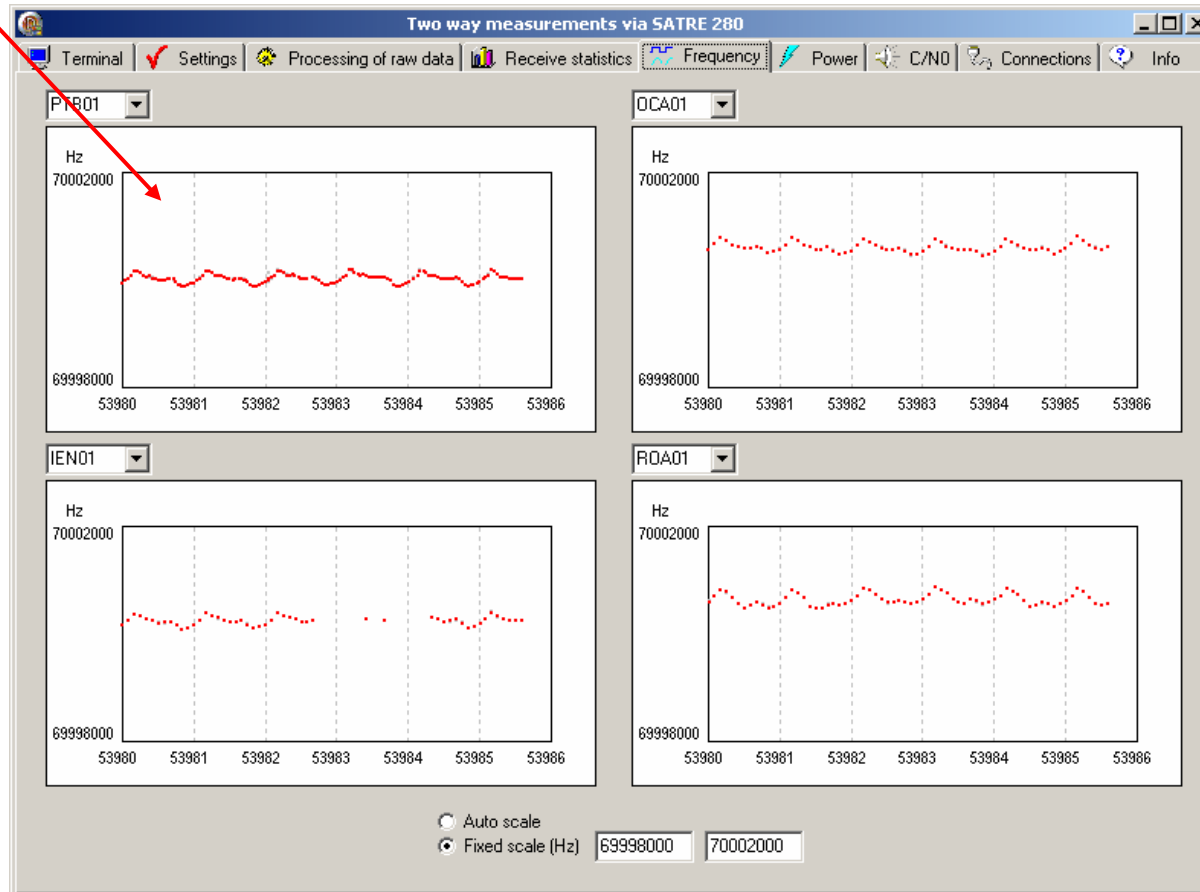

New Software

Rx frequency