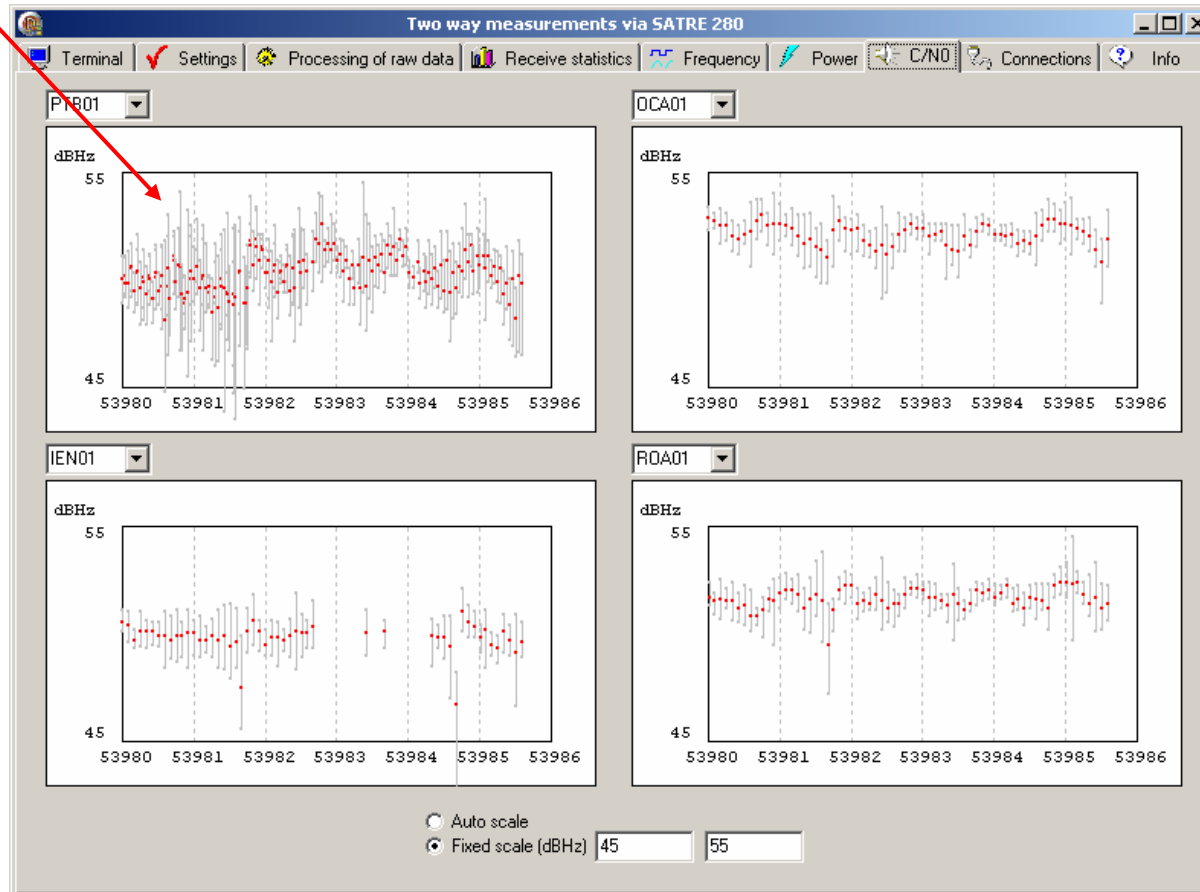

New Software

Rx C/N0