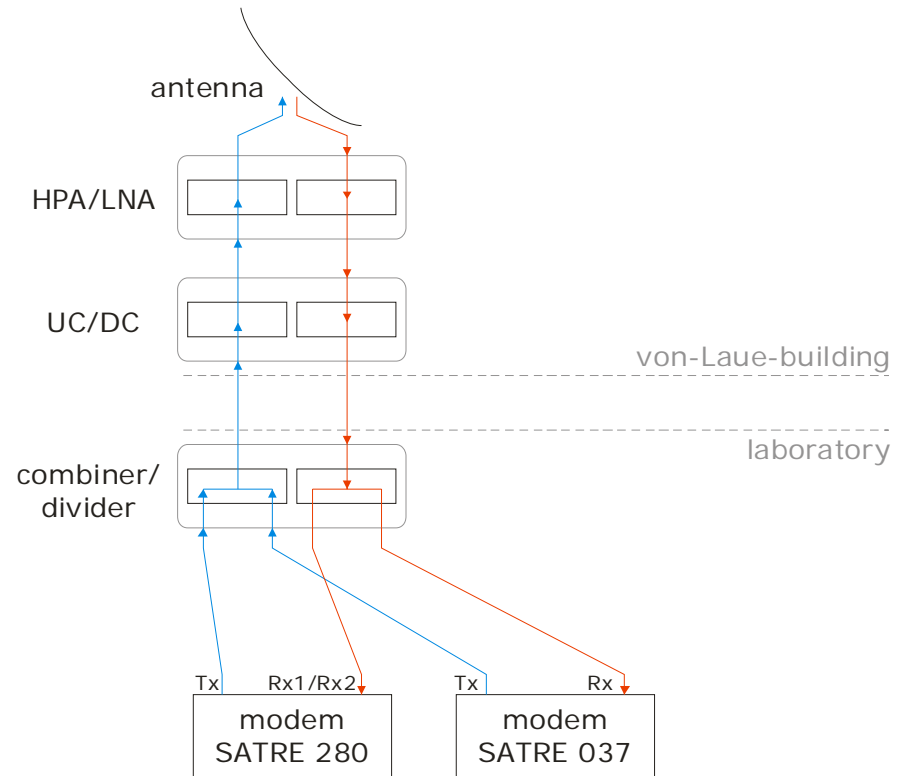

# Whats new?

New UC/DC will be implemented soon

Combiner/divider enables operation of two modems in parallel

New modem is implemented and runs under test

**Spare parts for each component will be ready for operation after implementation is completed.**

Channel status

Receiver	Rx1	Rx2	Rx3	State
Receiver	<input type="radio"/>	<input type="radio"/>	<input type="radio"/>	<input type="radio"/> unlocked
Samples	0	0	0	<input type="radio"/> locked
				<input type="radio"/> format error

PTB ranging

Receiver	Rx1	Rx2	Rx3	State
Receiver	<input checked="" type="radio"/>	<input type="radio"/>	<input type="radio"/>	<input type="radio"/> reseted
				<input type="radio"/> ranging OK
				<input type="radio"/> ranging error
				<input type="radio"/> past ranging error

## **European Calibration trip**

TUG – PTB – METAS - TUG