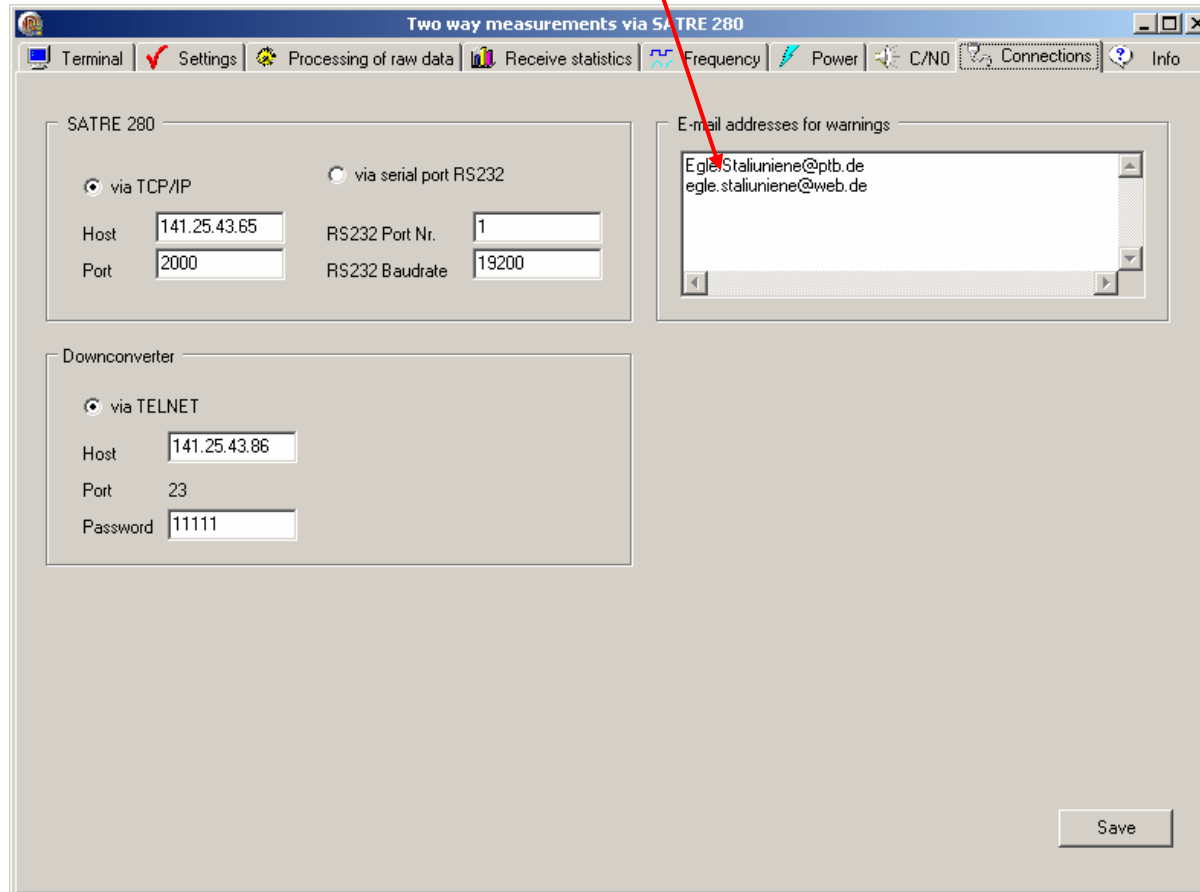

New Software

E-mail notification in case of operation failure